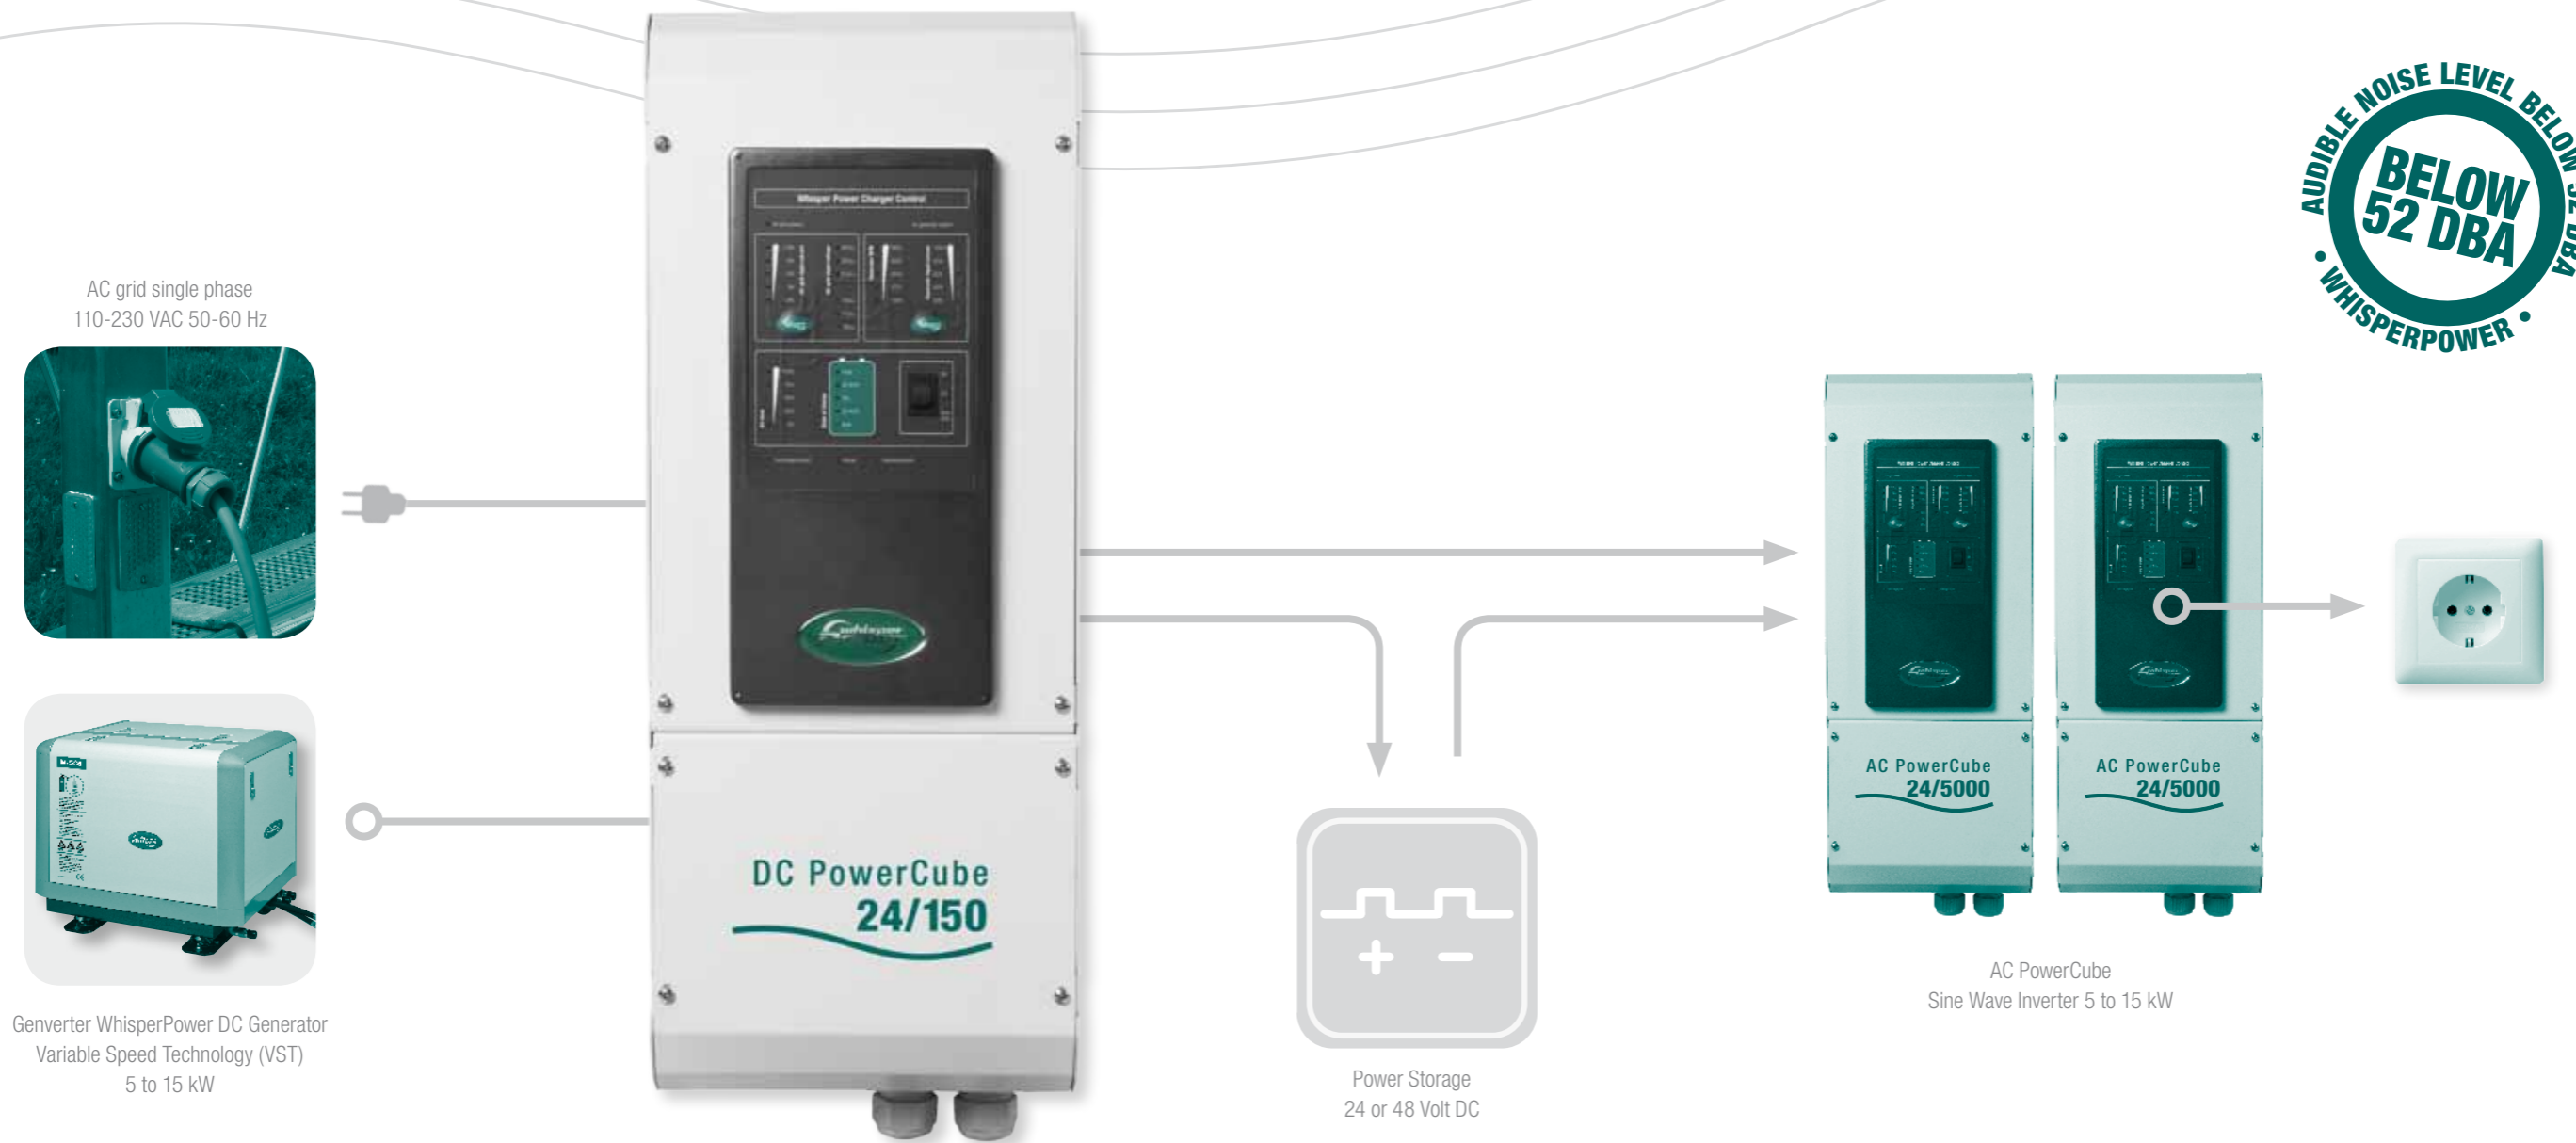

WP-DC PowerCube a new Hybrid Power System

Genverter WhisperPower DC Generator
Variable Speed Technology (VST)
5 to 15 kW

green energy solutions